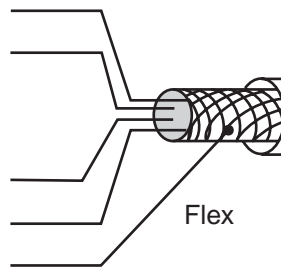

Pin1: Brown/White
 Pin 3: Brown
 Pin 2: Blue/White
 Pin 4: Blue
 Housing

Cable data : Twisted with screen SFTP 24AWGx2 +AEB.

Pin1: Brown/White
 Pin 3: Brown
 Pin 2: Blue/White
 Pin 4: Blue

Color	Signal name	Pin no. J1	Pin no. J2
Brown/White	Tx+	1	1
Brown	Tx-	3	3
Blue/White	Rx+	2	2
Blue	Rx-	4	4
Screen	GND	House	NC

Twisted pair

Twisted pair

LT0180-10

JVL Industri Elektronik A/S
 Blokken 42 • DK-3460 Birkerød
 Tel: +45 4582 4440
 Fax: +45 4582 5550

W11046-M12M4S05R
M12 shl cable 4 pin male 5m
Ethernet D-coded

Version - 1.0